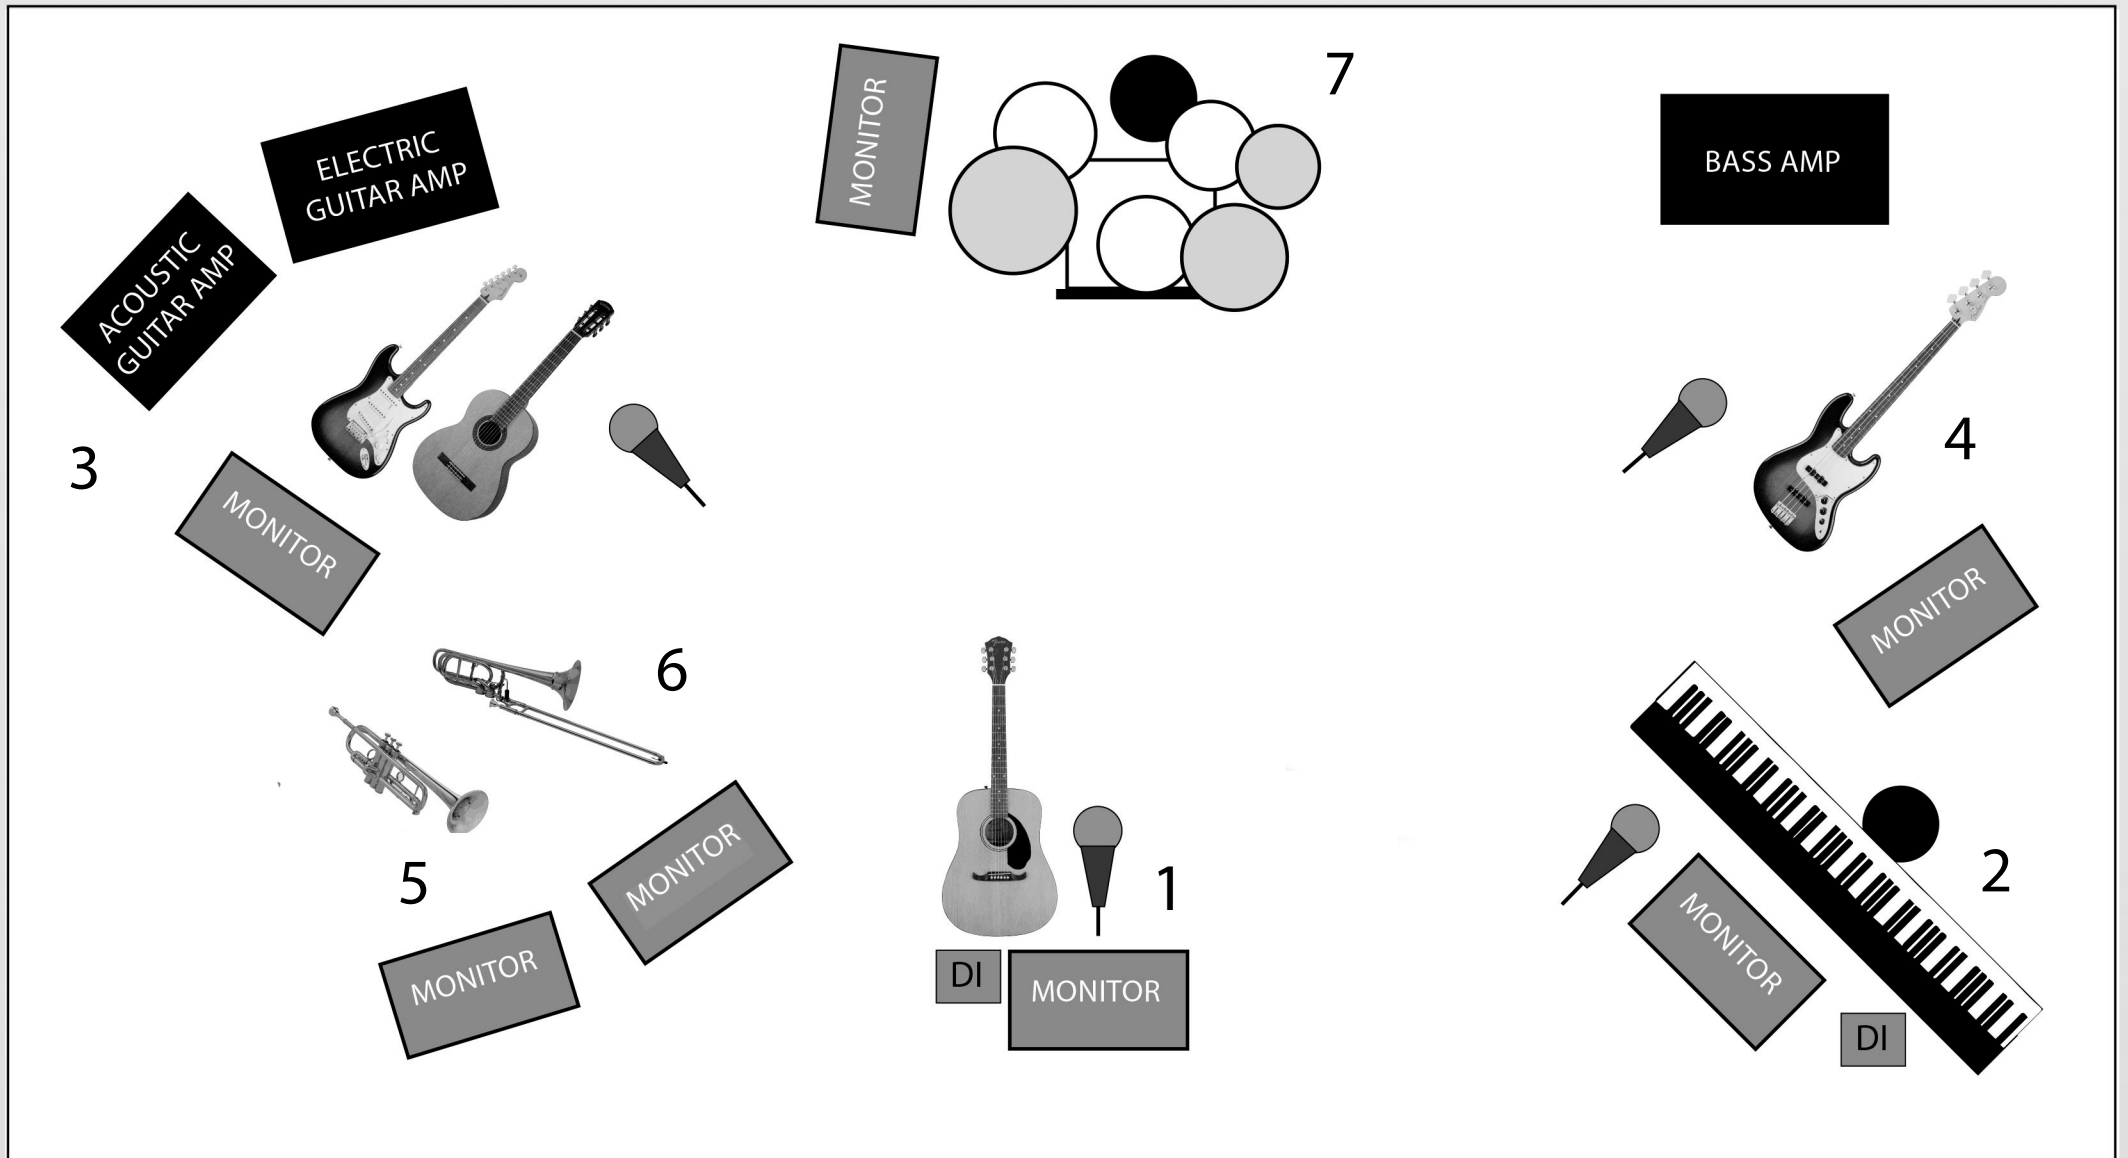

FROLLEIN SMILLA

	INSTRUMENT	SETUP	MONITOR MIX
1	Lead Vocal Acoustic Guitar	1x Shure Beta58 or similar 1x DI	- Lead Vocal - Backing Vocal - Both Ac. Guitars - Keys
2	Piano Backing Vocal	Stereo DI Shure Beta58 or similar	- Keys - Vocal at Keys - Guitars
3	Electric Guitar Acoustic Guitar Backing Vocal	1x Shure SM57 or similar 1x DI 1x Shure Beta58 or similar	- Vocal at Guitar - Bass - Keys
4	Bass Backing Vocal	1x Shure Beta58 or similar	- Guitars - Vocal at Bass
5	Trumpet	1x Sennheiser MD421 or similar	- Trumpet - Trombones - Bass
6	Trombone	1x Sennheiser MD421 or similar	- Trombone - Trumpet - Bass
7	Drums	1x Shure SM57 or similar (Snare) 1x Shure Beta52 or similar (Bass Drum) 2x Sennheiser MD421 (Toms) 2x AKG C430 or similar (Overhead)	- Guitars - Keys - Lead Vocal - Bass - Brass

Vom Veranstalter:

Schlagzeug:

SHELLS

20" Bass Drum

14" Snare Drum

14" oder 16" Floor Tom

HARDWARE

2 x Snare ständer

1 x Hihat stand (incl. Clutch)

1 x Floor tom stand

4 x Cymbal stand

1 x Drum Hocker

Cowbell + Hihat clutch

Teppich